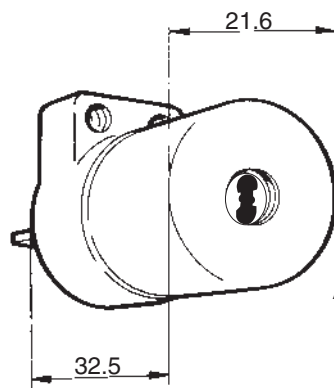

CONSTRUCTION

Cylinder housing	Brass
Cylinder plug	Brass
Discs and Washers	Tin bronze
Number of discs	11

FINISHES AVAILABLE

- Bright chrome
- Satin chrome
- Satin brass

CY055N SINGLE CYLINDER WITH EXCHANGEABLE TAILPIECE