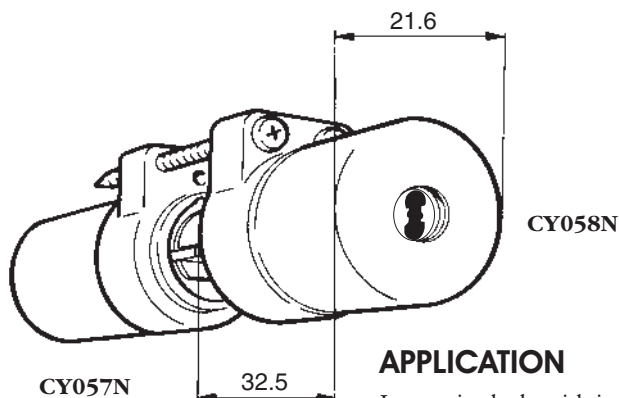

CY059N DOUBLE CYLINDER WITH EXCHANGEABLE TAILPIECE

APPLICATION

In mortice locks with inner and outer cylinder rings.

Abloy Oy
Wahlforsinkatu 20
P.O. Box 108
FIN-80101 JOENSUU
FINLAND
Tel. +358 20 599 2501
Fax +358 20 599 2209

www.abloy.com

An ASSA ABLOY Group company

ASSA ABLOY

Abloy Oy is one of the leading manufacturers of locks, locking systems and architectural hardware and the world's leading developer of products in the field of electromechanical locking technology.

ASSA ABLOY is the world's leading manufacturer and supplier of locking solutions, meeting tough end-user demands for safety, security and user friendliness.