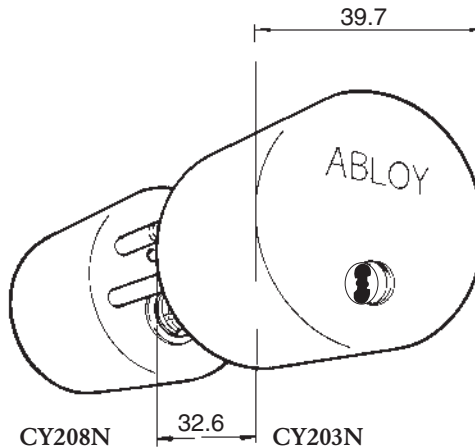

CY205N HIGH SECURITY ROUND CYLINDERS

CY208N

CY203N

Super solid hardened cylinder housing.

Used mainly as double cylinder in applications where extra high security is required on wooden doors.

Also available: CY204N Outside cylinder and thumbturn.

APPLICATION

In mortice locks with cylinderrings.

Outside cylinder

CONSTRUCTION

Cylinder housing
Cylinder plug
Discs and washers
Number of discs

CY203N

Hardened steel
Brass
Tin bronze
11

Inside cylinder

CONSTRUCTION

Cylinder housing
Cylinder plug
Discs and washers
Number of discs

CY208N

Steel
Brass
Tin bronze
11

Abloy Oy
Wahlforssinkatu 20
P.O. Box 108
FI-80101 JOENSUU
FINLAND
Tel. +358 20 599 2501
Fax +358 20 599 2209

www.abloy.com