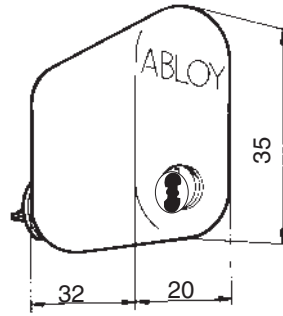

FINISHES AVAILABLE

- Bright chrome
- Satin chrome
- Bright brass

CY201N SCANDINAVIAN OVAL SINGLE CYLINDER WITH ADJUSTABLE TAILPIECE

APPLICATION

In mortice locks with cylinder and thumbturn.

CONSTRUCTION

Cylinder housing	Brass
Cylinder plug	Brass
Discs and washers	Tin bronze
Number of discs	11

CY202N SCANDINAVIAN OVAL DOUBLE CYLINDER WITH ADJUSTABLE TAILPIECE

CY201N

APPLICATION

In mortice locks with cylinderrings.

CONSTRUCTION

Cylinder housing	Brass
Cylinder plug	Brass
Discs and washers	Tin bronze
Number of disc	11