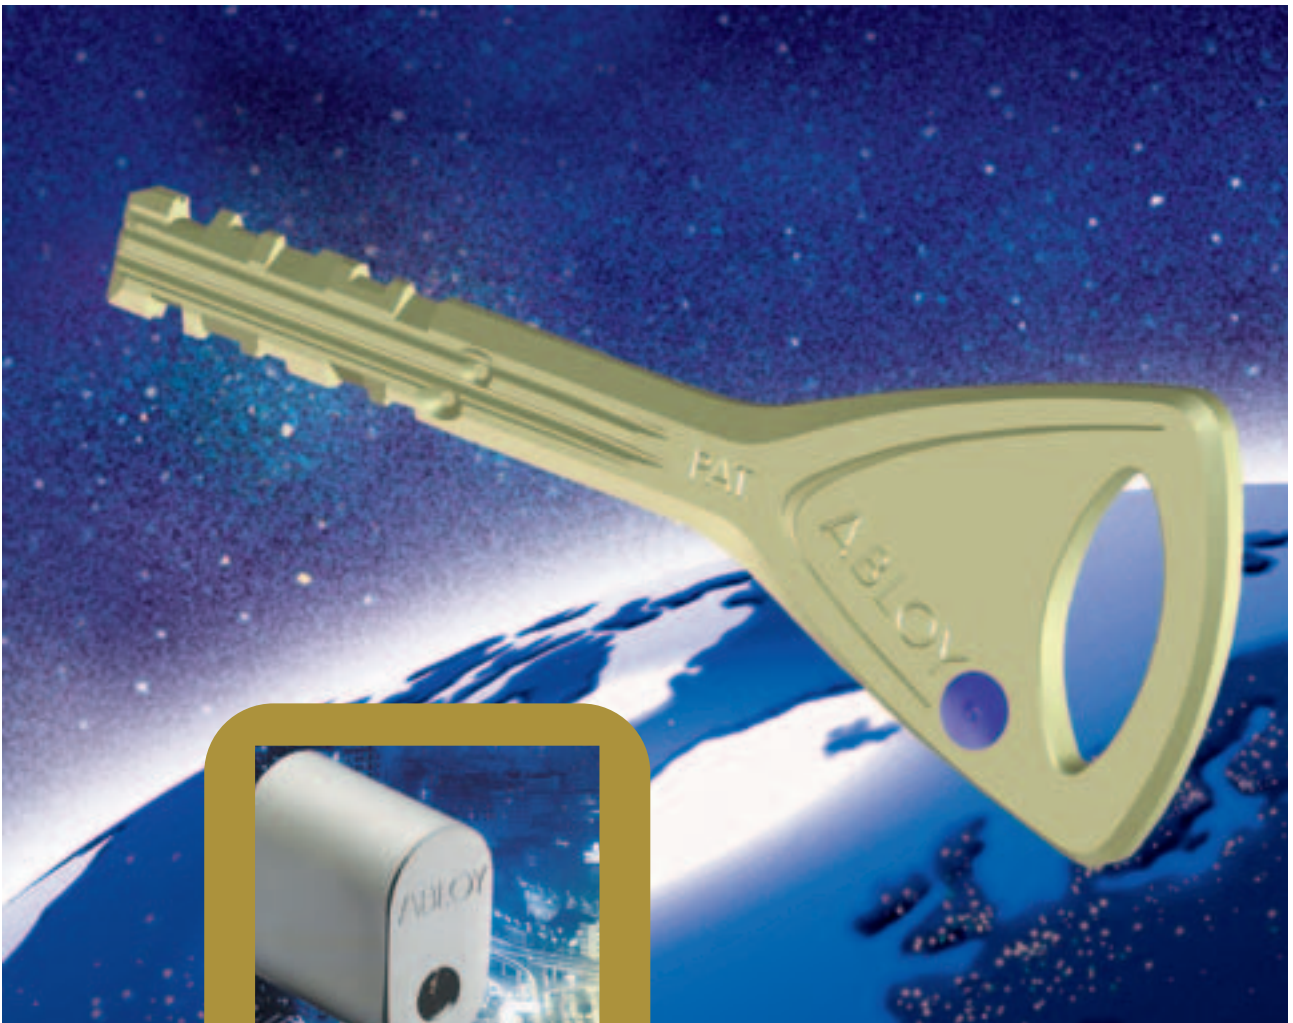

ABLOY[®] PROTEC Scandinavian cylinders

ABLOY[®] PROTEC is the culmination of 90 years of world-leading development of the rotating disc cylinder.

ABLOY® PROTEC

Scandinavian cylinders can be used with most **ABLOY®**, ASSA/RUKO and TRIOVING lock cases.

FINISHES AVAILABLE

- Bright chrome
- Satin chrome
- Bright brass

CY201N SCANDINAVIAN OVAL SINGLE CYLINDER WITH ADJUSTABLE TAILPIECE

APPLICATION

In mortice locks with cylinder and thumbturn.

CONSTRUCTION

Cylinder housing	Brass
Cylinder plug	Brass
Discs and washers	Tin bronze
Number of discs	11

CY202N SCANDINAVIAN OVAL DOUBLE CYLINDER WITH ADJUSTABLE TAILPIECE

CY201N

APPLICATION

In mortice locks with cylinderrings.

CONSTRUCTION

Cylinder housing	Brass
Cylinder plug	Brass
Discs and washers	Tin bronze
Number of disc	11

CY205N HIGH SECURITY ROUND CYLINDERS

CY208N

CY203N

Super solid hardened cylinder housing.

Used mainly as double cylinder in applications where extra high security is required on wooden doors.

Also available: CY204N Outside cylinder and thumbturn.