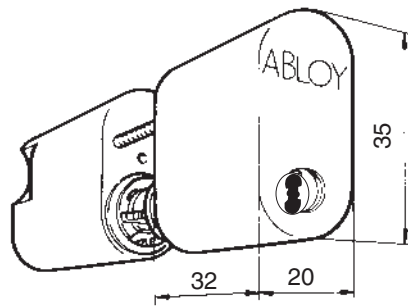

FINISHES AVAILABLE

- Bright chrome
- Satin chrome
- Bright brass

CY201N SCANDINAVIAN OVAL SINGLE CYLINDER WITH ADJUSTABLE TAILPIECE

APPLICATION

In mortice locks with cylinder and thumbturn.

CONSTRUCTION

Cylinder housing	Brass
Cylinder plug	Brass
Discs and washers	Tin bronze
Number of discs	11

CY202N SCANDINAVIAN OVAL DOUBLE CYLINDER WITH ADJUSTABLE TAILPIECE

CY201N

APPLICATION

In mortice locks with cylinderrings.

CONSTRUCTION

Cylinder housing	Brass
Cylinder plug	Brass
Discs and washers	Tin bronze
Number of disc	11